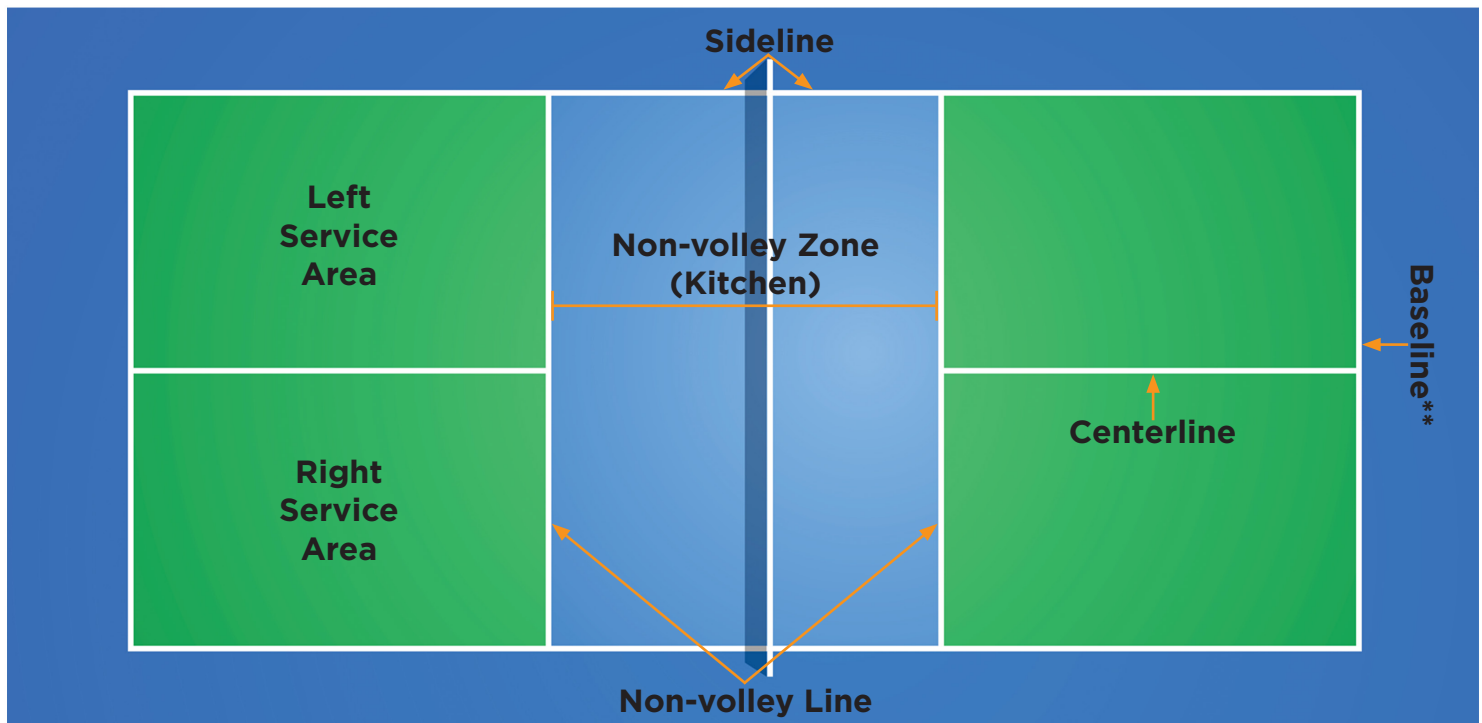

COURT DIMENSIONS

Court Recommendations

(Not drawn to scale)

*Each Service Area measures 10 ft wide, inclusive of the sidelines, while halving the Centerline.

**You may use a modified serve live 4 ft inside the Baseline for 4th grade/10 years old and under if needed.