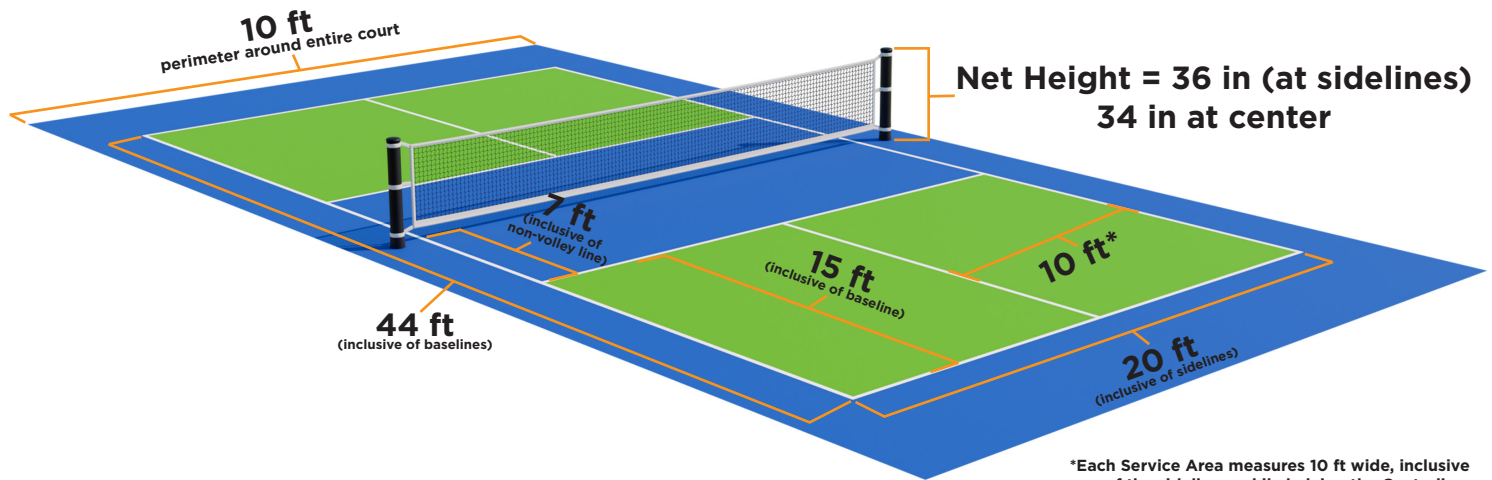

COURT DIMENSIONS

Court Recommendations

(Not drawn to scale)

*Each Service Area measures 10 ft wide, inclusive of the sidelines, while halving the Centerline.

**You may use a modified serve live 4 ft inside the Baseline for 4th grade/10 years old and under if needed.